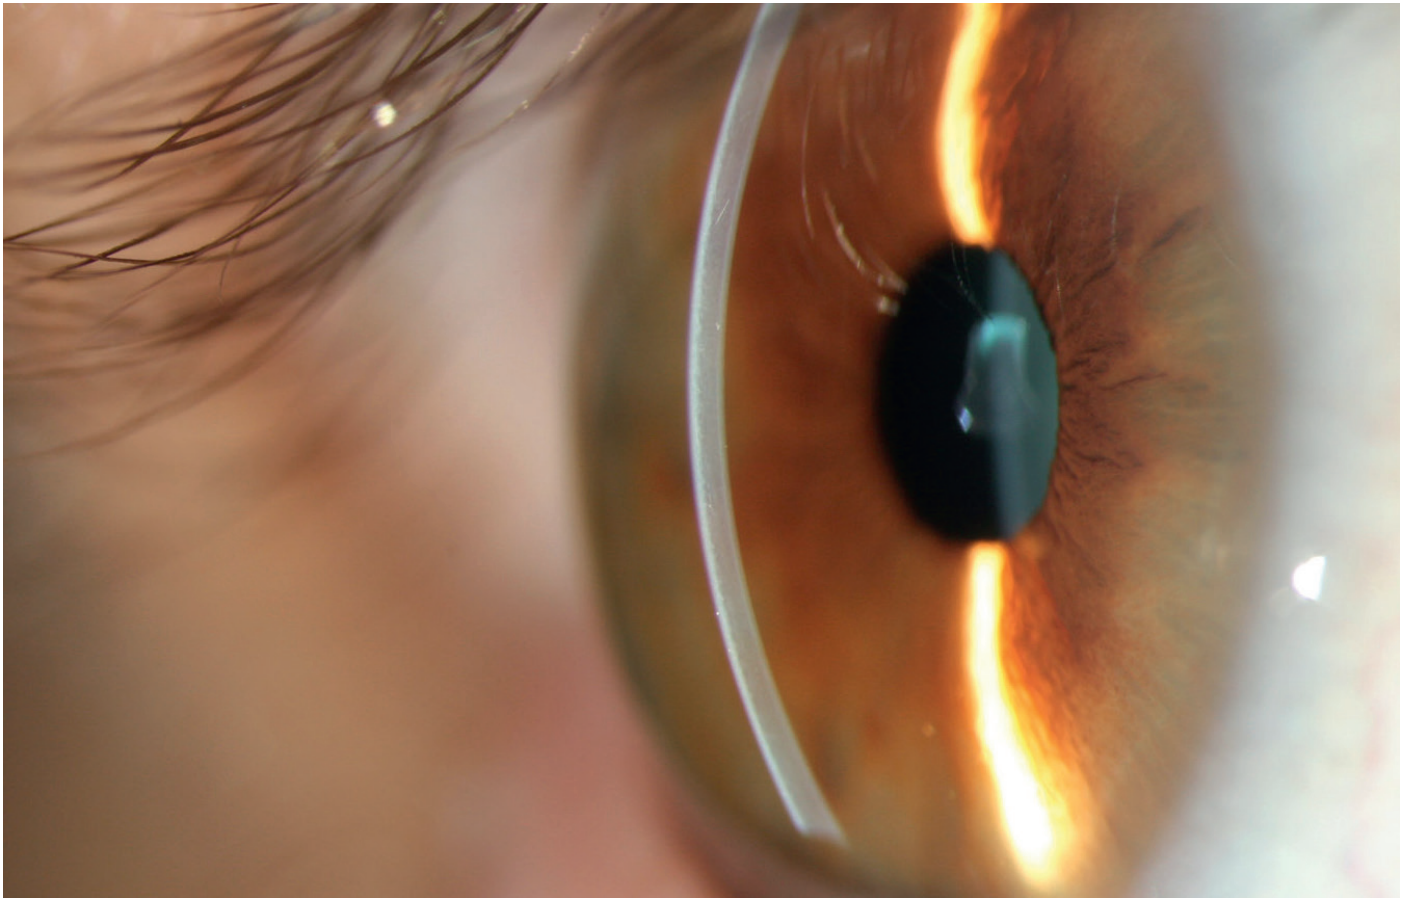

## LS-01–ZENIT

Excellent optical characteristics of the lamp are obtained due to the use of Grenou optical system, which provides a real stereo effect, a greater depth of field, high resolution, a better ratio of zooming to the covered field and a convergent beam path

### SPECIFICATIONS:

Type of stereo microscope	Grenou
Three level zooming, x	8, 16, 32
Working field diameter, mm	28 , 14.5, 7.5
Ocular adjustment, dptr	-7 to +7
Interpupillary distance adjustment, mm	58 to 75
Filters	Blue, Green, Neutral, IR