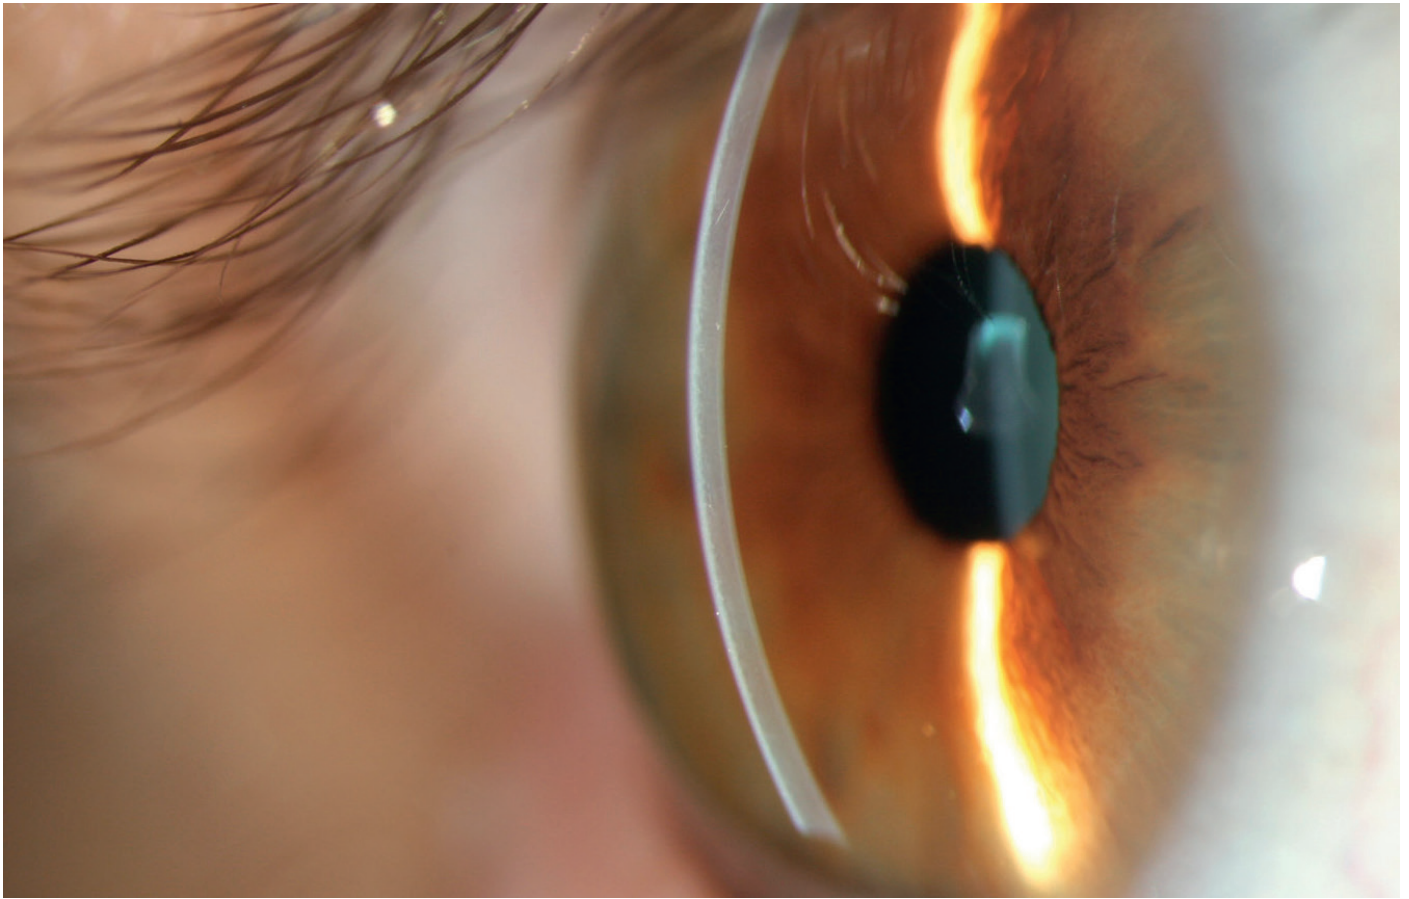

LS-01 – ZENIT

SLIT LAMP

- W/O DIGITAL CAMERA
- W/O OPHTHALMIC TABLE

SCU#: 39003

LS-01–ZENIT

Excellent optical characteristics of the lamp are obtained due to the use of Grenou optical system, which provides a real stereo effect, a greater depth of field, high resolution, a better ratio of zooming to the covered field and a convergent beam path

SPECIFICATIONS:

Type of stereo microscope	Grenou
Three level zooming, x	8, 16, 32
Working field diameter, mm	28 , 14.5, 7.5
Ocular adjustment, dptr	-7 to +7
Interpupillary distance adjustment, mm	58 to 75
Filters	Blue, Green, Neutral, IR

DELIVERY SET:

- Slit lamp LS-01 - «Zenit»